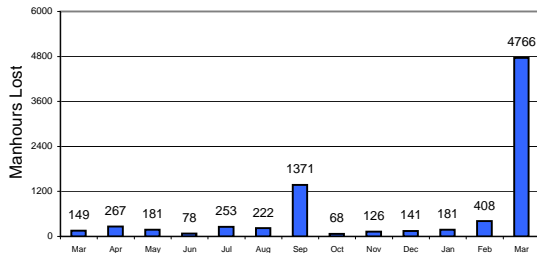

March 08		February 08		Since 01 Jan 2007		
	Total Number	Total delay	Total Number	Total delay	Total Number	Total delay	% of total delay
Total	139	330:48	63	105:55	750	864:36	100%
Flying Checkpoints	6	14:19	8	23:22	81	104:35	12%
Other	3	3:40	0	0:00	106	23:46	3%
Tunnels	73	230:01	13	17:55	152	316:49	37%
Al Walaja	16	20:09	1	1:00	19	22:27	3%
Beit Iba	11	5:16	6	3:03	61	37:40	4%
Gilo	6	6:25	9	6:56	49	37:08	4%
An Nu'man	6	38:20	0	0:00	8	39:49	5%
Huwwara	5	3:46	2	0:30	39	32:18	4%
Hamra	4	2:09	0	0:00	23	13:12	2%
Hizmah	2	2:41	1	1:05	38	42:00	5%
Rafat	2	1:20	0	0:00	5	2:45	0%
Nwemeh	1	0:10	0	0:00	5	14:30	2%
Qalandiya	1	0:15	0	0:00	15	10:13	1%
Ar Ram	1	0:07	0	0:00	7	3:52	0%
At Tayba	1	0:25	0	0:00	2	0:35	0%
Zayem	1	1:45	0	0:00	6	13:47	2%
'Anabta	0	0:00	8	32:15	15	40:34	5%
Qalqiliya	0	0:00	2	0:45	3	1:20	0%
Al Fawwar	0	0:00	2	1:00	3	1:25	0%
Enav	0	0:00	2	14:00	2	14:00	2%
'Awarta	0	0:00	2	0:34	10	18:09	2%
Beit Furik	0	0:00	1	0:55	18	10:09	1%
Al Badhan	0	0:00	1	0:45	18	12:45	1%
'Atara	0	0:00	1	0:10	3	4:35	1%
Tayasir	0	0:00	1	0:25	1	0:25	0%
Ras 'Atiya	0	0:00	1	0:05	11	5:35	1%
Jubarah	0	0:00	1	0:55	5	2:15	0%
Qalqiliya North	0	0:00	1	0:15	1	0:15	0%
Za'atara	0	0:00	0	0:00	7	4:05	0%
Jaba'	0	0:00	0	0:00	2	1:25	0%
Bet El DCO	0	0:00	0	0:00	1	0:20	0%
Zaytoun	0	0:00	0	0:00	1	0:40	0%
Ein Yallow	0	0:00	0	0:00	6	2:40	0%
Ramot	0	0:00	0	0:00	15	10:48	1%
Ma'ale Efrayim	0	0:00	0	0:00	1	1:00	0%
Beit El DCO	0	0:00	0	0:00	6	1:59	0%
Jaljoulia	0	0:00	0	0:00	4	14:26	2%
Beit Jala DCO	0	0:00	0	0:00	1	0:20	0%

Manhours Lost as a Result of Access Incidents in the West Bank 2007- 2008